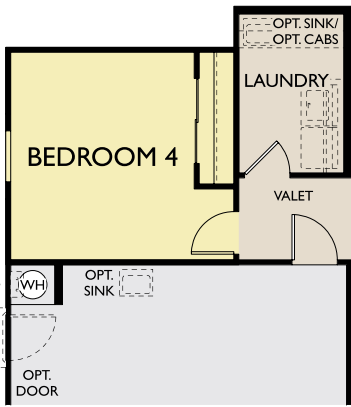

CENTER-SLIDE DOOR

MODIFIED MASTER BATH

ALTERNATE MASTER BATH

WALK-IN SHOWER

SHOWER IN BATH 2

BEDROOM 4

OPT. TANKLESS WH

OPT. SINK

OPT. DOOR

OPT. TANKLESS WH

OPT. SINK

OPT. DOOR