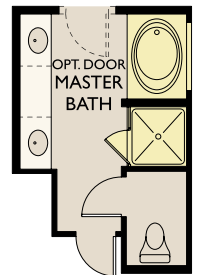

CENTER-SLIDE DOOR

MODIFIED MASTER BATH

ALTERNATE MASTER BATH

WALK-IN SHOWER

SHOWER IN BATH 2

BEDROOM 4

OPT. TANKLESS WH

OPT. SINK

OPT. DOOR

OPT. TANKLESS WH

OPT. SINK

OPT. DOOR