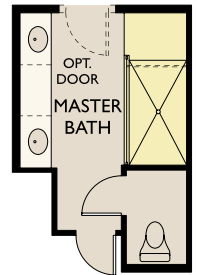

CENTER-SLIDE DOOR

MODIFIED MASTER BATH

ALTERNATE MASTER BATH

WALK-IN SHOWER

SHOWER IN BATH 2

BEDROOM 4

OPT. TANKLESS WH

OPT. SINK

OPT. DOOR

OPT. TANKLESS WH

OPT. SINK

OPT. DOOR