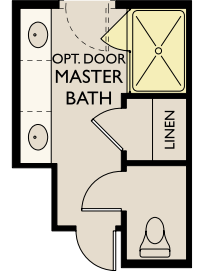

CENTER-SLIDE DOOR

MODIFIED MASTER BATH

ALTERNATE MASTER BATH

WALK-IN SHOWER

SHOWER IN BATH 2

BEDROOM 4

OPT. TANKLESS WH

OPT. SINK

OPT. DOOR

OPT. TANKLESS WH

OPT. SINK

OPT. DOOR