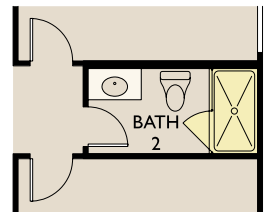

CENTER-SLIDE DOOR

MODIFIED MASTER BATH

ALTERNATE MASTER BATH

WALK-IN SHOWER

SHOWER IN BATH 2

BEDROOM 4

OPT. TANKLESS WH

OPT. SINK

OPT. DOOR

OPT. TANKLESS WH

OPT. SINK

OPT. DOOR