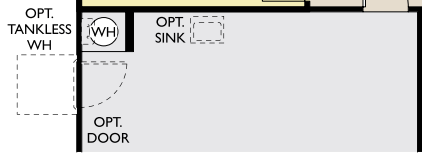

CENTER-SLIDE DOOR

MODIFIED MASTER BATH

ALTERNATE MASTER BATH

WALK-IN SHOWER

SHOWER IN BATH 2

BEDROOM 4

OPT. TANKLESS WH

OPT. SINK

OPT. DOOR

OPT. TANKLESS WH

OPT. SINK

OPT. DOOR