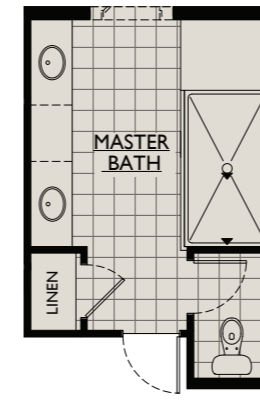

# THE JUNIPER

3,238 Square Feet Two Story  
 4-6 Bedrooms • 3.5-5 Bath • Covered Patio • Tandem Garage • Great Room  
 Optional: Bedroom 5 ILO Study • Suite ILO Tandem Garage • 7' Shower • Luxury Master Bath  
 Opt. Balcony • Opt. 16' Multi-Slide Stacking Doors

To see flexible options for this home, view our interactive floor plans at [www.WilliamRyanHomes.com](http://www.WilliamRyanHomes.com)

FLOOR PLAN  
SPANISH COLONIAL

Dimensions are approximate, may differ from actual plans and are subject to change without notice. Floor plans vary per elevation. Images may not be shown to scale. Windows, doors and ceilings may vary on options and alternate elevations selected. Specifications, equipment, plans and pricing are subject to change without notice. Renderings (elevations and landscaping) are artist's conception only. Some optional features may or may not be shown. Optional items indicated are available at additional cost. This brochure is for illustrative purposes only and not part of a legal contract. Speak with a William Ryan Homes Sales Representative for complete information. Copyright © 2014 William Ryan Homes, Inc. All Rights Reserved.