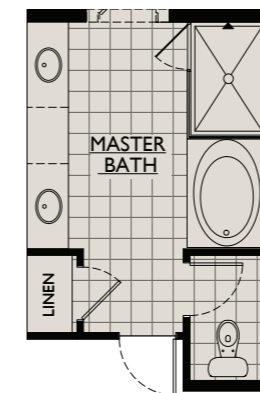

# THE JUNIPER

3,238 Square Feet Two Story  
 4-6 Bedrooms • 3.5-5 Bath • Covered Patio • Tandem Garage • Great Room  
 Optional: Bedroom 5 ILO Study • Suite ILO Tandem Garage • 7' Shower • Luxury Master Bath  
 Opt. Balcony • Opt. 16' Multi-Slide Stacking Doors

To see flexible options for this home, view our interactive floor plans at [www.WilliamRyanHomes.com](http://www.WilliamRyanHomes.com)

FLOOR PLAN  
SPANISH COLONIAL

Dimensions are approximate, may differ from actual plans and are subject to change without notice. Floor plans vary per elevation. Images may not be shown to scale. Windows, doors and ceilings may vary on options and alternate elevations selected. Specifications, equipment, plans and pricing are subject to change without notice. Renderings (elevations and landscaping) are artist's conception only. Some optional features may or may not be shown. Optional items indicated are available at additional cost. This brochure is for illustrative purposes only and not part of a legal contract. Speak with a William Ryan Homes Sales Representative for complete information. Copyright © 2014 William Ryan Homes, Inc. All Rights Reserved.